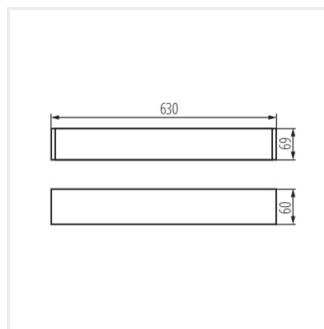

AL 4LED 60-MPR-W-NT

ALIN 4LED 1X60-SR-NT

ALIN 4LED 1X60-B-NT

ALIN 4LED 1X60-W-NT

ALIN 4LED 630mm NT

Oprawa liniowa pod tuby LED T8

ALIN 4LED 60-MPR

ALIN 4LED 1X60