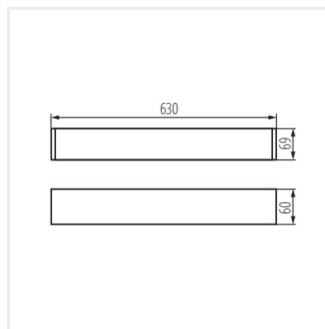

AL 4LED 60-MPR-W-NT

ALIN 4LED 1X60-SR-NT

ALIN 4LED 1X60-B-NT

ALIN 4LED 1X60-W-NT

ALIN 4LED 630mm NT

Oprawa liniowa pod tuby LED T8

ALIN 4LED 60-MPR

ALIN 4LED 1X60