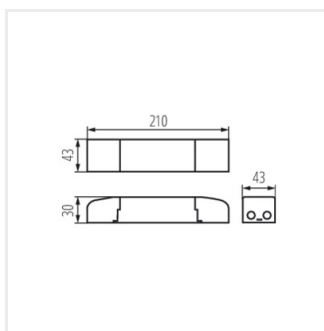

BRAVO DRIVER 36W

BRAVO DRIVER 40W

BRAVO DRIVER 28W

BRAVO DALI SET 45W

BRAVO DALI SET 36W