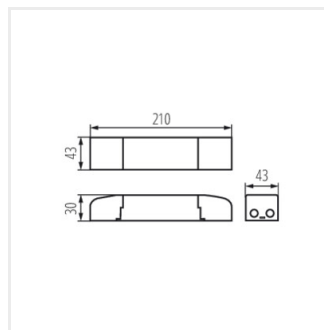

BRAVO DRIVER 36W

BRAVO DRIVER 40W

BRAVO DRIVER 28W

BRAVO DALI SET 45W

BRAVO DALI SET 36W