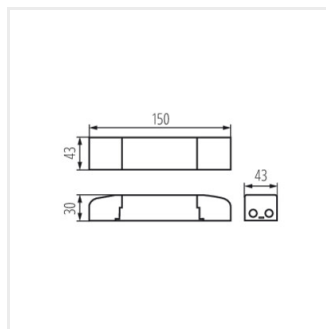

AVAR DRIVER

Zasilacz LED

AVAR DALI SET 40W