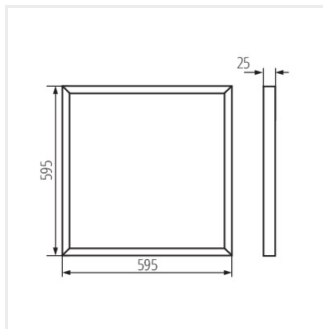

BAREV R

Panel LED

BAREV R 36W 6060 NW