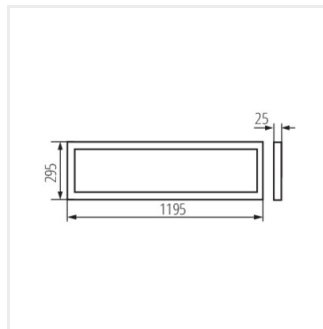

BAREV R 36W 12030 NW

		BAREV R 36W					
		ADTR-S-H 6060 W	ADTR-H 6060 W	ADTR-H 12030 W	CLIPS BLINGO RT	SPN BRAVO S/P 60-62	SPN BRAVO S/P 12030
ACCESSORIES	index	27617	29843	33390	29826	28504	28505
BAREV R 36W 6060 NW	31171	✓	✓		✓	✓	
BAREV R 36W 12030 NW	31172			✓	✓		✓