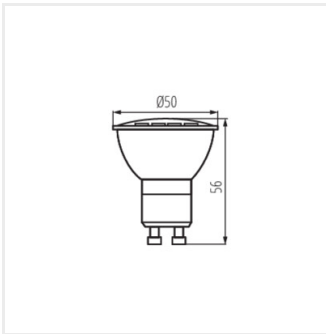

GU10 LED

Źródło światła LED

GU10 4W-WW LED

	PoN (W)	[W]	[lm]	[lm] Φuse	Tc [K]	Beam angle	Bulb type	Eii A G
GU10 4W-WW LED	31230	4	35	380	320	3000	100	GU10 F
GU10 4W-NW LED	31231	4	35	380	320	4000	100	GU10 F
GU10 4W-CW LED	31232	4	35	380	320	5000	100	GU10 F
GU10 6W-WW LED	31233	6	45	520	430	3000	100	GU10 G
GU10 6W-NW LED	31234	6	45	520	430	4000	100	GU10 G
GU10 6W-CW LED	31235	6	45	520	430	5000	100	GU10 G
GU10 8W-WW LED	31236	8	57	690	560	3000	100	GU10 G
GU10 8W-NW LED	31237	8	57	690	560	4000	100	GU10 G
GU10 8W-CW LED	31238	8	57	690	560	5000	100	GU10 G

GU10 8W-WW LED

GU10 8W-NW LED

GU10 LED

Źródło światła LED

GU10 8W-CW LED

GU10 4W LED

GU10 6W LED

GU10 8W LED