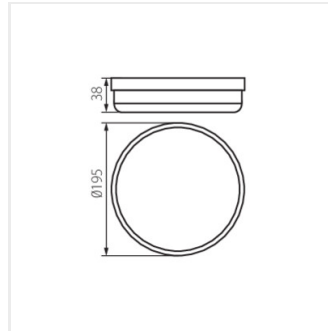

TOLU C LED 12W-NW-B

TOLU O LED 18W-NW-B

TOLU C LED 6W-NW-W

TOLU C LED 12W-NW-W

TOLU LED

Oprawa kanałowa

TOLU O LED 9W-NW-W

TOLU O LED 18W-NW-W