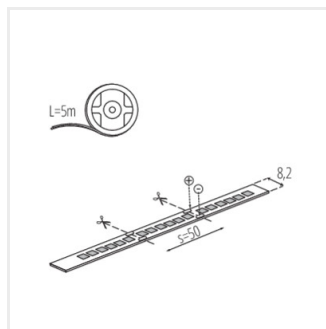

L120B 16W/M 24IP00-WW

L120B 16W/M 24IP00-NW

L120B 16W/M 24IP00-CW

LED STRIP L120

Taśma LED

L120 16W/M 24 IP65

L120B 16W/M 24IP00