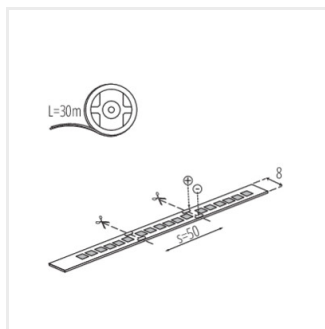

L120B 16W/M 24IP00-WW

L120B 16W/M 24IP00-NW

L120B 16W/M 24IP00-CW

LED STRIP L120

Taśma LED

L120 16W/M 24 IP65

L120B 16W/M 24IP00