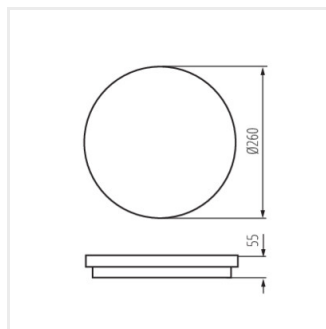

BENO 24W NW-O-SE GR

BENO 24W NW-L-SE W

BENO 24W NW-L-SE GR

BENO LED

Plafoniera LED

BENO 24W O

BENO 24W L