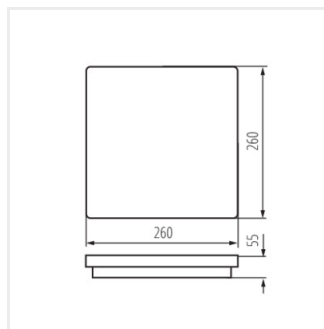

BENO 24W NW-O-SE GR

BENO 24W NW-L-SE W

BENO 24W NW-L-SE GR

BENO LED

Plafoniera LED

BENO 24W O

BENO 24W L