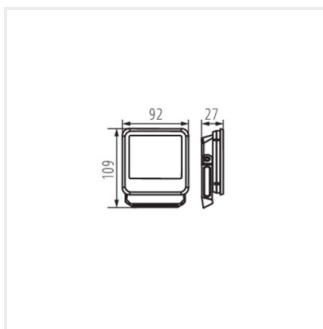

IQ-LED FL-10W-NW