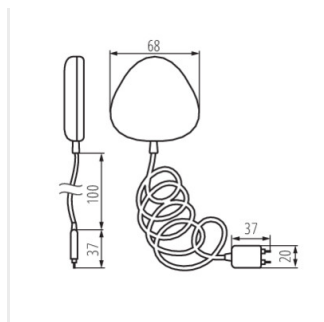

S SENSOR W INT