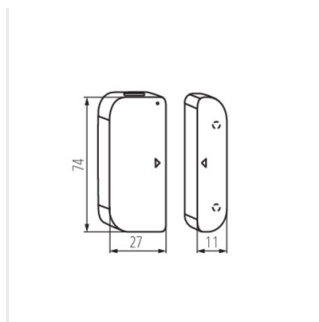

# KANLUX SMART

---

S SENSOR PIR INT 10M

S SENSOR W INT

S SENSOR ON/OFF INT