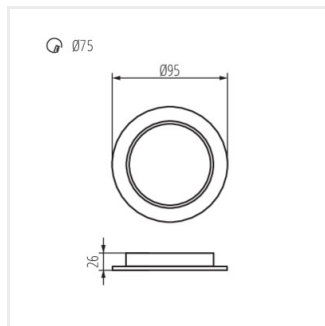

TAVO LED DL 5W-NW

TAVO LED DL 9W-NW

TAVO LED DL 12W-NW

TAVO LED DL 18W-NW

TAVO LED DL 24W-NW

TAVO LED

Oprawa typu downlight

TAVO LED DO 5W-NW