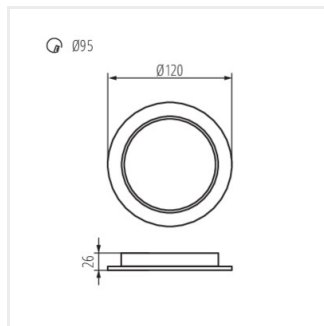

TAVO LED DL 5W-NW

TAVO LED DL 9W-NW

TAVO LED DL 12W-NW

TAVO LED DL 18W-NW

TAVO LED DL 24W-NW

TAVO LED

Oprawa typu downlight

TAVO LED DO 5W-NW