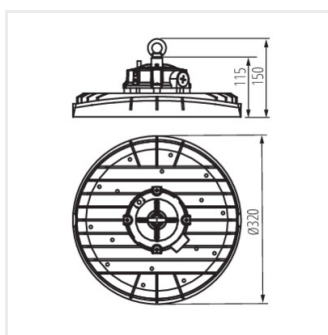

 220-240 AC	 50	 90	 ≥50000	 50000	 ≤ 6x MacAdam	 70
 SMD		IP 65		 -20÷40	IK 08	
 1m						

HB PRIME B 200W NW | **45810** | 200 / 160 / 120 | 40000 | 41400 | 4000 | czarny

HB PRIME B 200W NW