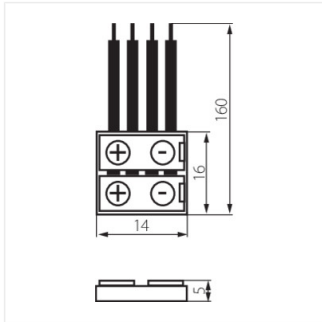

CONNECTOR RGB

Conector pentru benzile LED

CONNECTOR RGB 10-CP

CONNECTOR RGB 10-CP	19036
CONNECTOR RGB 10-CPC	19037
CONNECTOR RGB 10	19038

CONNECTOR RGB 10-CP

CONNECTOR RGB 10-CPC

CONNECTOR RGB 10

CONNECTOR RGB

Conector pentru benzile LED

CONNECTOR RGB 10-CP

CONNECTOR RGB 10-CPC

CONNECTOR RGB 10