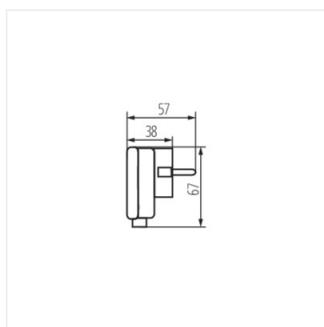

Splitere, prize, stechere

PIN W/US **02186** alb

- Material: material din plastic

PIN W/US