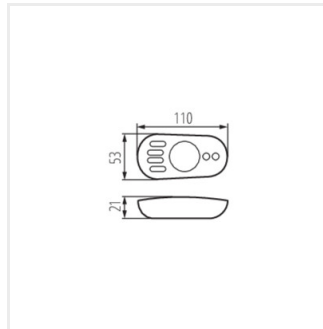

REMOTE CCT

REMOTE MONO

CTRL 12/24V MONO/CCT

Controler pentru benzile LED

CTRL 12/24V MONO/CCT

REMOTE CCT

REMOTE MONO