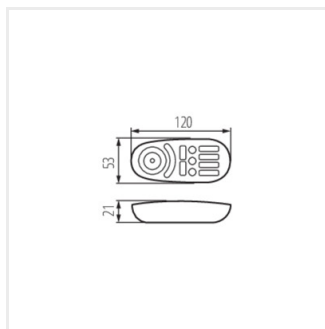

REMOTE RGBW