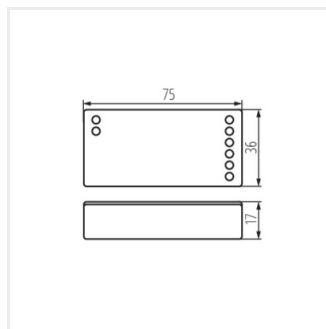

CTRL 12/24V RGBW CCT	22148	alb	12 DC; 24 DC	max 10	max 30
REMOTE RGBW	22146	alb	2 x 1,5 DC	2 x AAA	max 30

- Material: material din plastic

CTRL 12/24V RGBW CCT

REMOTE RGBW

CTRL 12/24V RGBW CCT

Controler pentru benzile LED