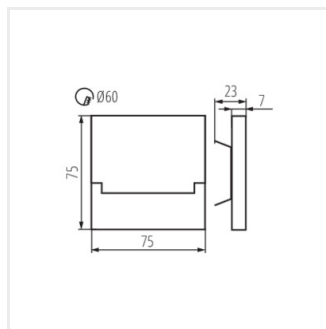

SABIK LED

Corp de iluminat LED de scara

SABIK LED