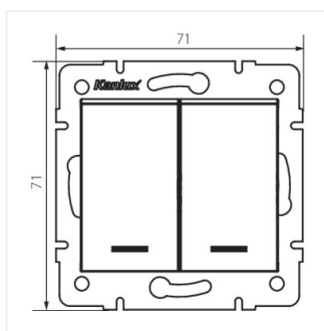

A two-gang light switch with LEDs is used to control circuits of two lamps or two groups of lamps from one place. The switch has LED backlight.

- Plastic: ABS

LOGI 02-1120

Double One Way Switch - Illuminated

LOGI 02-1120-102 bi

LOGI 02-1120-103 kr

LOGI 02-1120-143 sr

LOGI 02-1120-141 gr

LOGI 02-1120-142 cm

LOGI 02-1120-102 bi

LOGI 02-1120-103 kr

LOGI 02-1120-143 sr

LOGI 02-1120-141 gr

LOGI 02-1120

Double One Way Switch - Illuminated

LOGI 02-1120-142 cm