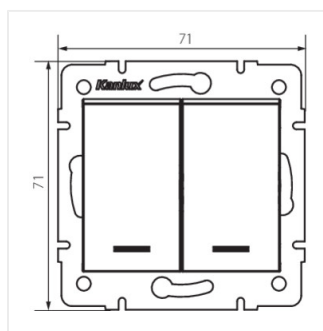

A two-gang light switch with LEDs is used to control circuits of two lamps or two groups of lamps from one place. The switch has LED backlight.

- Plastic: ABS

LOGI 02-1120

Double One Way Switch - Illuminated

LOGI 02-1120-102 bi

LOGI 02-1120-103 kr

LOGI 02-1120-143 sr

LOGI 02-1120-141 gr

LOGI 02-1120-142 cm

LOGI 02-1120-102 bi

LOGI 02-1120-103 kr

LOGI 02-1120-143 sr

LOGI 02-1120-141 gr

LOGI 02-1120

Double One Way Switch - Illuminated

LOGI 02-1120-142 cm