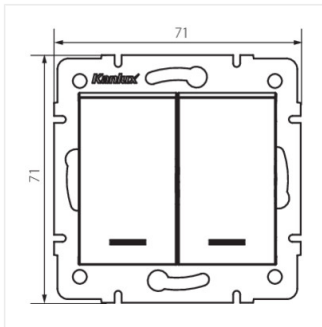

A two-gang light switch with LEDs is used to control circuits of two lamps or two groups of lamps from one place. The switch has LED backlight.

- Plastic: ABS

LOGI 02-1120

Double One Way Switch - Illuminated

LOGI 02-1120-102 bi

LOGI 02-1120-103 kr

LOGI 02-1120-143 sr

LOGI 02-1120-141 gr

LOGI 02-1120-142 cm

LOGI 02-1120-102 bi

LOGI 02-1120-103 kr

LOGI 02-1120-143 sr

LOGI 02-1120-141 gr

LOGI 02-1120

Double One Way Switch - Illuminated

LOGI 02-1120-142 cm