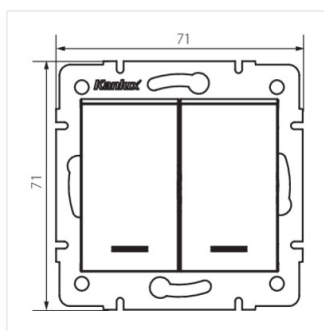

A two-gang light switch with LEDs is used to control circuits of two lamps or two groups of lamps from one place. The switch has LED backlight.

- Plastic: ABS

LOGI 02-1120

Double One Way Switch - Illuminated

LOGI 02-1120-102 bi

LOGI 02-1120-103 kr

LOGI 02-1120-143 sr

LOGI 02-1120-141 gr

LOGI 02-1120-142 cm

LOGI 02-1120-102 bi

LOGI 02-1120-103 kr

LOGI 02-1120-143 sr

LOGI 02-1120-141 gr

LOGI 02-1120

Double One Way Switch - Illuminated

LOGI 02-1120-142 cm