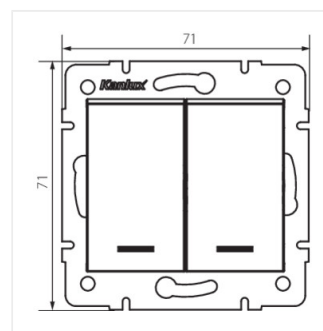

A two-gang light switch with LEDs is used to control circuits of two lamps or two groups of lamps from one place. The switch has LED backlight.

- Plastic: ABS

LOGI 02-1120

Double One Way Switch - Illuminated

LOGI 02-1120-102 bi

LOGI 02-1120-103 kr

LOGI 02-1120-143 sr

LOGI 02-1120-141 gr

LOGI 02-1120-142 cm

LOGI 02-1120-102 bi

LOGI 02-1120-103 kr

LOGI 02-1120-143 sr

LOGI 02-1120-141 gr

LOGI 02-1120

Double One Way Switch - Illuminated

LOGI 02-1120-142 cm