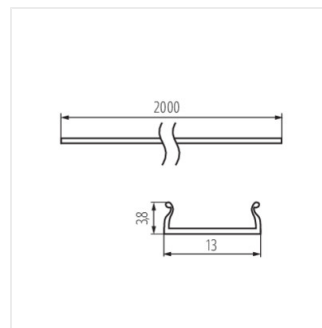

SHADE J/K-FR 2m

SHADE

Abajur pentru profilele din aluminiu

SHADE J/K-W 2m

SHADE B/F-FR

SHADE B/F-W

SHADE B/F-FR 2M

SHADE B/F-W 2M

SHADE C/D/E/I-FR

SHADE C/D/E/I-FR 2M

SHADE C/D/E/I-W

SHADE C/D/E/I-W 2M

SHADE CK C/D/E/I-FR

SHADE CK C/D/E/I-FR2M

SHADE CK C/D/E/I-W

SHADE CK C/D/E/I-W 2M