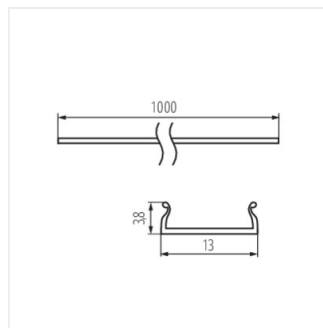

SHADE J/K-FR 2m

SHADE

Abajur pentru profilele din aluminiu

SHADE J/K-W 2m

SHADE B/F-FR

SHADE B/F-W

SHADE B/F-FR 2M

SHADE B/F-W 2M

SHADE C/D/E/I-FR

SHADE C/D/E/I-FR 2M

SHADE C/D/E/I-W

SHADE C/D/E/I-W 2M

SHADE CK C/D/E/I-FR

SHADE CK C/D/E/I-FR2M

SHADE CK C/D/E/I-W

SHADE CK C/D/E/I-W 2M