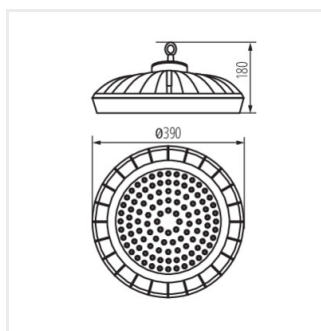

Corp de iluminat LED high bay

HB PRO LED HI 100W-NW

HB PRO LED HI 150W-NW

HB PRO LED HI 200W-NW

HB PRO LED HI 100W-NW

HB PRO LED HI 150W-NW

HB PRO LED HI 200W-NW

Accesorii