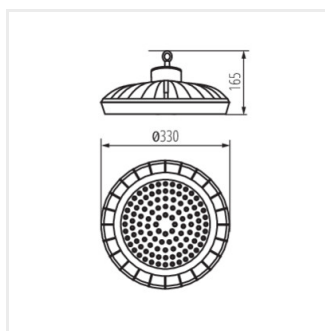

Corp de iluminat LED high bay

HB PRO LED HI 100W-NW

HB PRO LED HI 150W-NW

HB PRO LED HI 200W-NW

HB PRO LED HI 100W-NW

HB PRO LED HI 150W-NW

HB PRO LED HI 200W-NW

Accesorii