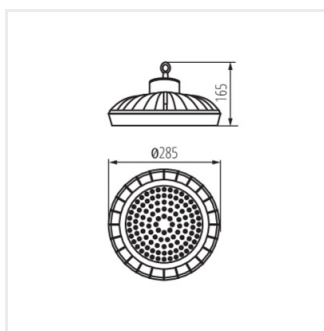

Corp de iluminat LED high bay

HB PRO LED HI 100W-NW

HB PRO LED HI 150W-NW

HB PRO LED HI 200W-NW

HB PRO LED HI 100W-NW

HB PRO LED HI 150W-NW

HB PRO LED HI 200W-NW

Accesorii