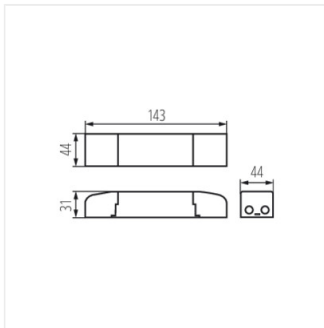

BRAVO DRIVER 36W