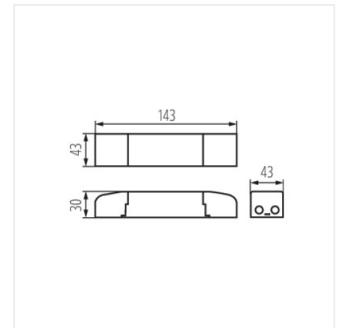

BRAVO DALI SET 45W

BRAVO DALI SET 36W

BRAVO DRIVER 36W

BRAVO DRIVER 40W

BRAVO DRIVER 50W

BRAVO DRIVER 28W

BRAVO DALI SET 45W

BRAVO DALI SET 36W