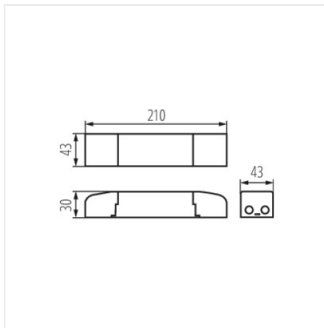

BRAVO DALI SET 45W

BRAVO DALI SET 36W

BRAVO DRIVER 36W

BRAVO DRIVER 40W

BRAVO DRIVER 50W

BRAVO DRIVER 28W

BRAVO DALI SET 45W

BRAVO DALI SET 36W