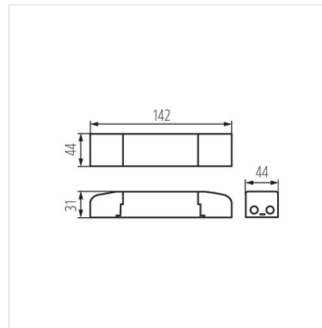

BRAVO DALI SET 45W

BRAVO DALI SET 36W

BRAVO DRIVER 36W

BRAVO DRIVER 40W

BRAVO DRIVER 50W

BRAVO DRIVER 28W

BRAVO DALI SET 45W

BRAVO DALI SET 36W