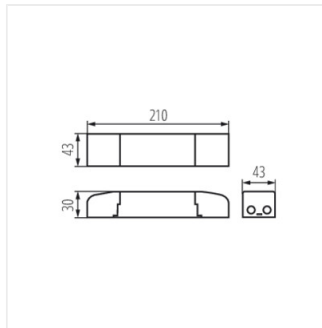

BRAVO DALI SET 45W

BRAVO DALI SET 36W

BRAVO DRIVER 36W

BRAVO DRIVER 40W

BRAVO DRIVER 50W

BRAVO DRIVER 28W

BRAVO DALI SET 45W

BRAVO DALI SET 36W