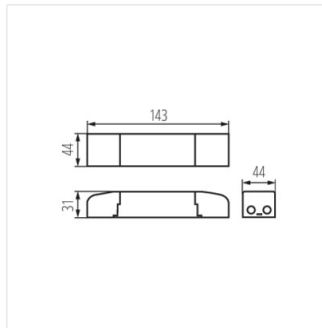

BRAVO DRIVER 40W