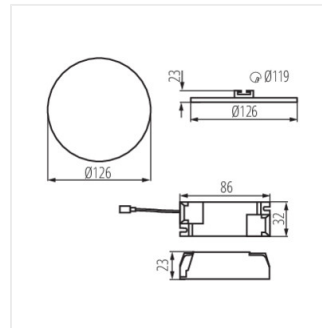

AREL LED DO 10W