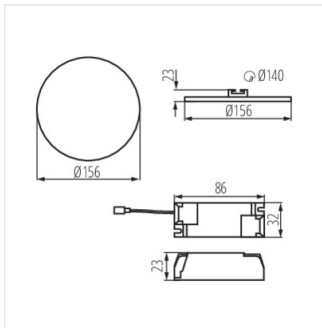

AREL LED DO 14W