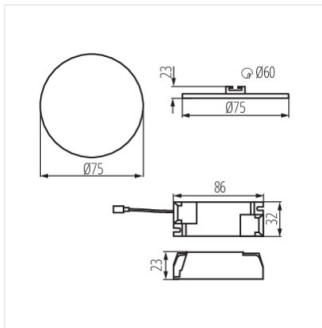

AREL LED DO 6W