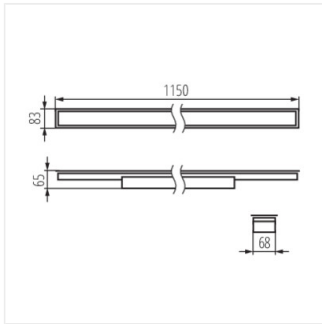

ALIN LED 33W 1150mm PT

Corp de iluminat liniar LED

AL 33W-830-PT