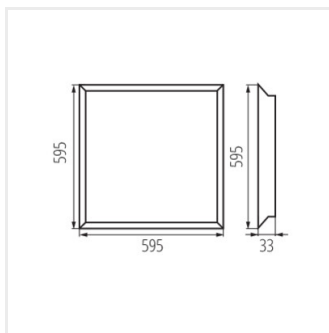

BAREV ECO N36W
6060NW

Date of issue: 10.09.2025, 11:46

Ne rezervăm dreptul de a face modificări tehnice. Datele conținute în acest material nu sunt obligatorii din punct de vedere juridic.

Fotometrie: rezultatele obținute în timpul testării unui exemplar concret.

Aprisa s.r.o. Sadová 618, 738 01, Frýdek-Místek, Czech Republic aprisa@aprisa.cz