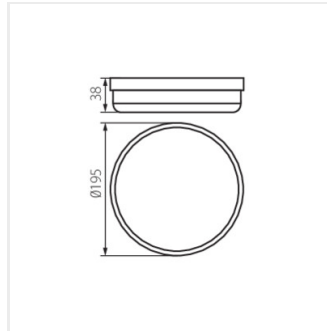

TOLU O LED 18W-NW-W

TOLU C LED 12W-NW-B

TOLU O LED 18W-NW-B

TOLU C LED 6W-NW-W

TOLU C LED 12W-NW-W

TOLU LED

Accesoriu pentru fixare

TOLU O LED 9W-NW-W