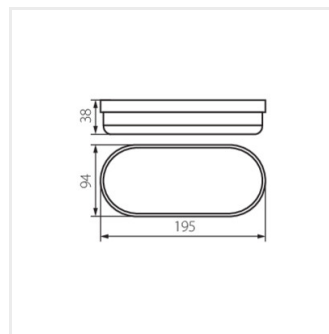

TOLU O LED 18W-NW-W

TOLU C LED 12W-NW-B

TOLU O LED 18W-NW-B

TOLU C LED 6W-NW-W

TOLU C LED 12W-NW-W

TOLU LED

Accesoriu pentru fixare

TOLU O LED 9W-NW-W