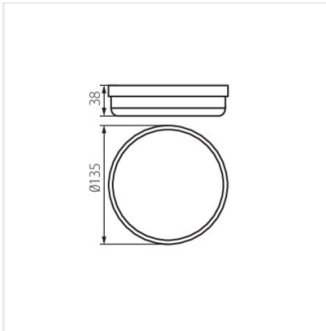

TOLU O LED 18W-NW-W

TOLU C LED 12W-NW-B

TOLU O LED 18W-NW-B

TOLU C LED 6W-NW-W

TOLU C LED 12W-NW-W

TOLU LED

Accesoriu pentru fixare

TOLU O LED 9W-NW-W