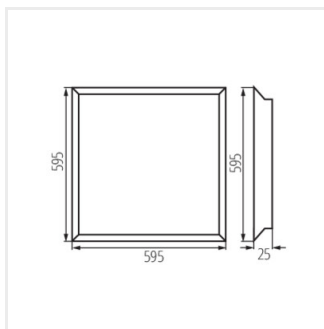

BLINGO IPRN38W 6060NW

Panou LED incastrat

BLINGO IPRN38W 6060NW