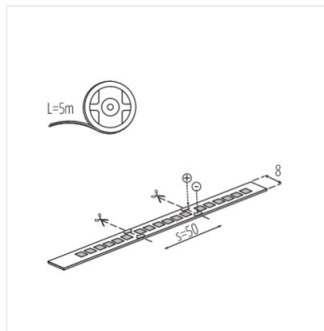

LED STRIP L120

Bandă LED

L120 16W/M 24 IP00