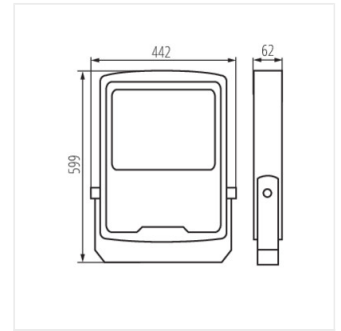

FL AGOR/A HI 300W NW

ACCESORII:

33482 FL AGOR HI GRID 240W Protective grid for floodlight FL AGOR HI 240W, FL AGOR HI GRID 240W, silver (33482)

33483 FL AGOR HI GRID 300W Protective grid for floodlight FL AGOR HI 300W, FL AGOR HI GRID 300W, silver (33483)