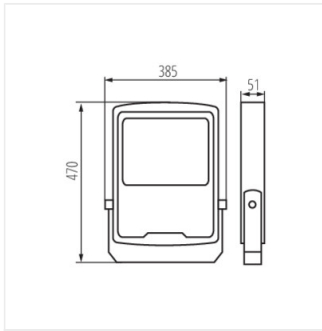

FL AGOR HI

Proiector LED

FL AGOR HI 240W NW