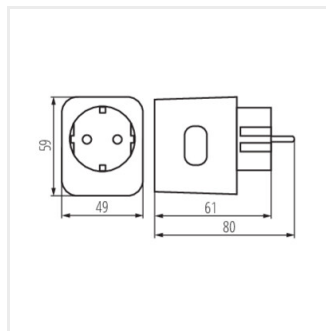

KANLUX SMART

Socket adaptor

In [A]

S AD GN SCH 10A PM	33701	10
S AD GN 16A PM	33703	16

S AD GN SCH 10A PM

S AD GN 16A PM

KANLUX SMART

Socket adaptor