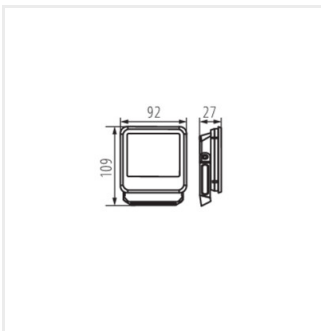

Proiector LED

IQ-LED FL-50W-NW-SE

IQ-LED FL-10W-NW

IQ-LED FL-20W-NW

IQ-LED FL-30W-NW

IQ-LED FL-50W-NW

IQ-LED FL-90W-NW

IQ-LED FL-10W-NW-SE