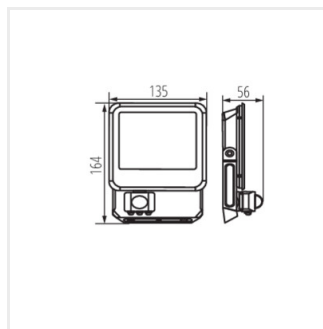

Proiector LED

IQ-LED FL-50W-NW-SE

IQ-LED FL-10W-NW

IQ-LED FL-20W-NW

IQ-LED FL-30W-NW

IQ-LED FL-50W-NW

IQ-LED FL-90W-NW

IQ-LED FL-10W-NW-SE