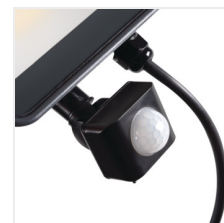

iQ-LED

Kanlux

IQ-LED FL

Projector LED

5
WARRANTY
5 years

up to
120 lm
W

DESIGN
unique

LED
technology

[V] 220-240 AC	[Hz] 50	[°] 100	≥25000	[h] 50000	ellipse ≤6x Mackdam	Ra 80
SMD				[-30+50]		180
	[m] 0,3	[mm²] 1	1m	Hg	CE	EAC
TÜV	CCC					

IQ-LED FL-10W-NW

	[W]	[lm]	Tc [K]	IP	SENSOR	
IQ-LED FL-10W-NW	33880	10	1200	4000	65	negru
IQ-LED FL-20W-NW	33881	20	2300	4000	65	negru
IQ-LED FL-30W-NW	33882	30	3450	4000	65	negru
IQ-LED FL-50W-NW	33883	50	6000	4000	65	negru
IQ-LED FL-90W-NW	33884	90	10800	4000	65	negru
IQ-LED FL-10W-NW-SE	33885	10	1200	4000	44	negru PIR
IQ-LED FL-20W-NW-SE	33886	20	2300	4000	44	negru PIR
IQ-LED FL-30W-NW-SE	33887	30	3450	4000	44	negru PIR
IQ-LED FL-50W-NW-SE	33888	50	6000	4000	44	negru PIR

Date of issue: 31.01.2024, 10:26

Ne rezervăm dreptul de a face modificări tehnice. Datele conținute în acest material nu sunt obligatorii din punct de vedere juridic.

RO