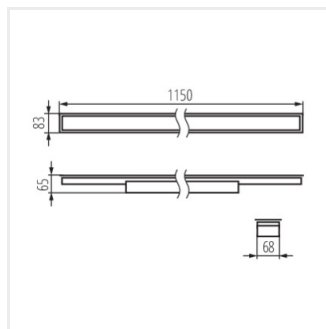

AL-ML-PT

Corp de iluminat liniar LED

AL-ML-NW-MAT-B-PT