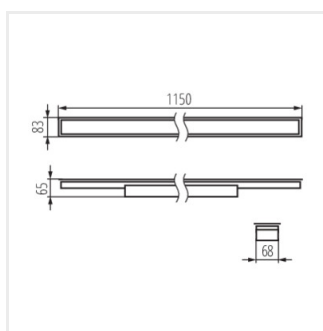

AL-ML-NW-MAT-W-PT

| | [W] | Tc [K] | TYPE | [°] | | [lm] | [mm] |
|-------------------|--------------|--------|------|----------------|---------|----------|-----------|
| AL-ML-NW-MAT-W-PT | 34008 | 25 | 4000 | mat | X85/Y95 | alb | 3250 1150 |
| AL-ML-WW-MAT-W-PT | 34010 | 25 | 3000 | mat | X85/Y95 | alb | 2980 1150 |
| AL-ML-NW-MPR-W-PT | 34012 | 25 | 4000 | microprismatic | X75/Y90 | alb | 3000 1150 |
| AL-ML-WW-MPR-W-PT | 34014 | 25 | 3000 | microprismatic | X75/Y90 | alb | 2750 1150 |
| AL-ML-NW-MAT-B-PT | 34020 | 25 | 4000 | mat | X85/Y95 | negru | 3250 1150 |
| AL-ML-WW-MAT-B-PT | 34022 | 25 | 3000 | mat | X85/Y95 | negru | 2980 1150 |
| AL-ML-NW-MPR-B-PT | 34024 | 25 | 4000 | microprismatic | X75/Y90 | negru | 3000 1150 |
| AL-ML-WW-MPR-B-PT | 34026 | 25 | 3000 | microprismatic | X75/Y90 | negru | 2750 1150 |
| AL-ML-NW-MAT-S-PT | 34032 | 25 | 4000 | mat | X85/Y95 | argintiu | 3250 1150 |
| AL-ML-WW-MAT-S-PT | 34034 | 25 | 3000 | mat | X85/Y95 | argintiu | 2980 1150 |
| AL-ML-NW-MPR-S-PT | 34036 | 25 | 4000 | microprismatic | X75/Y90 | argintiu | 3000 1150 |
| AL-ML-WW-MPR-S-PT | 34038 | 25 | 3000 | microprismatic | X75/Y90 | argintiu | 2750 1150 |

AL-ML-NW-MAT-S-PT

AL-ML-WW-MAT-S-PT

AL-ML-NW-MPR-S-PT

AL-ML-WW-MPR-S-PT

AL-ML-NW-MAT-W-PT

AL-ML-WW-MAT-W-PT

AL-ML-NW-MPR-W-PT

AL-ML-WW-MPR-W-PT

AL-ML-PT

Corp de iluminat liniar LED

AL-ML-NW-MAT-B-PT

AL-ML-WW-MAT-B-PT

AL-ML-NW-MPR-B-PT

AL-ML-WW-MPR-B-PT

AL-ML-NW-MAT-S-PT

AL-ML-WW-MAT-S-PT