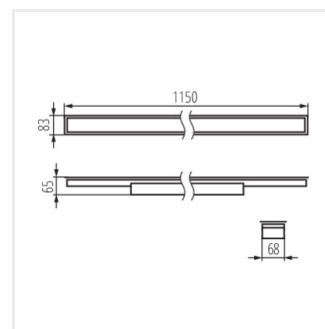

AL-ML-NW-MAT-W-PT

| | [W] | Tc [K] | TYPE | [°] | | [lm] | [mm] |
|-------------------|--------------|--------|------|----------------|---------|----------|-----------|
| AL-ML-NW-MAT-W-PT | 34008 | 25 | 4000 | mat | X85/Y95 | alb | 3250 1150 |
| AL-ML-WW-MAT-W-PT | 34010 | 25 | 3000 | mat | X85/Y95 | alb | 2980 1150 |
| AL-ML-NW-MPR-W-PT | 34012 | 25 | 4000 | microprismatic | X75/Y90 | alb | 3000 1150 |
| AL-ML-WW-MPR-W-PT | 34014 | 25 | 3000 | microprismatic | X75/Y90 | alb | 2750 1150 |
| AL-ML-NW-MAT-B-PT | 34020 | 25 | 4000 | mat | X85/Y95 | negru | 3250 1150 |
| AL-ML-WW-MAT-B-PT | 34022 | 25 | 3000 | mat | X85/Y95 | negru | 2980 1150 |
| AL-ML-NW-MPR-B-PT | 34024 | 25 | 4000 | microprismatic | X75/Y90 | negru | 3000 1150 |
| AL-ML-WW-MPR-B-PT | 34026 | 25 | 3000 | microprismatic | X75/Y90 | negru | 2750 1150 |
| AL-ML-NW-MAT-S-PT | 34032 | 25 | 4000 | mat | X85/Y95 | argintiu | 3250 1150 |
| AL-ML-WW-MAT-S-PT | 34034 | 25 | 3000 | mat | X85/Y95 | argintiu | 2980 1150 |
| AL-ML-NW-MPR-S-PT | 34036 | 25 | 4000 | microprismatic | X75/Y90 | argintiu | 3000 1150 |
| AL-ML-WW-MPR-S-PT | 34038 | 25 | 3000 | microprismatic | X75/Y90 | argintiu | 2750 1150 |

AL-ML-NW-MAT-W-PT

AL-ML-WW-MAT-W-PT

AL-ML-NW-MPR-W-PT

AL-ML-WW-MPR-W-PT

AL-ML-NW-MAT-B-PT

AL-ML-WW-MAT-B-PT

AL-ML-NW-MPR-B-PT

AL-ML-WW-MPR-B-PT

AL-ML-NW-MAT-S-PT

AL-ML-WW-MAT-S-PT

AL-ML-NW-MPR-S-PT

AL-ML-WW-MPR-S-PT

AL-ML-NW-MAT-W-PT

AL-ML-WW-MAT-W-PT

AL-ML-NW-MPR-W-PT

AL-ML-WW-MPR-W-PT