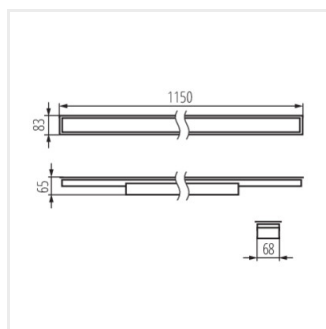

AL-ML-NW-MAT-W-PT

| | [W] | Tc [K] | TYPE | [°] | | [lm] | [mm] |
|-------------------|--------------|--------|------|----------------|---------|----------|-----------|
| AL-ML-NW-MAT-W-PT | 34008 | 25 | 4000 | mat | X85/Y95 | alb | 3250 1150 |
| AL-ML-WW-MAT-W-PT | 34010 | 25 | 3000 | mat | X85/Y95 | alb | 2980 1150 |
| AL-ML-NW-MPR-W-PT | 34012 | 25 | 4000 | microprismatic | X75/Y90 | alb | 3000 1150 |
| AL-ML-WW-MPR-W-PT | 34014 | 25 | 3000 | microprismatic | X75/Y90 | alb | 2750 1150 |
| AL-ML-NW-MAT-B-PT | 34020 | 25 | 4000 | mat | X85/Y95 | negru | 3250 1150 |
| AL-ML-WW-MAT-B-PT | 34022 | 25 | 3000 | mat | X85/Y95 | negru | 2980 1150 |
| AL-ML-NW-MPR-B-PT | 34024 | 25 | 4000 | microprismatic | X75/Y90 | negru | 3000 1150 |
| AL-ML-WW-MPR-B-PT | 34026 | 25 | 3000 | microprismatic | X75/Y90 | negru | 2750 1150 |
| AL-ML-NW-MAT-S-PT | 34032 | 25 | 4000 | mat | X85/Y95 | argintiu | 3250 1150 |
| AL-ML-WW-MAT-S-PT | 34034 | 25 | 3000 | mat | X85/Y95 | argintiu | 2980 1150 |
| AL-ML-NW-MPR-S-PT | 34036 | 25 | 4000 | microprismatic | X75/Y90 | argintiu | 3000 1150 |
| AL-ML-WW-MPR-S-PT | 34038 | 25 | 3000 | microprismatic | X75/Y90 | argintiu | 2750 1150 |

AL-ML-NW-MAT-S-PT

AL-ML-WW-MAT-S-PT

AL-ML-NW-MPR-S-PT

AL-ML-WW-MPR-S-PT

AL-ML-NW-MAT-W-PT

AL-ML-WW-MAT-W-PT

AL-ML-NW-MPR-W-PT

AL-ML-WW-MPR-W-PT