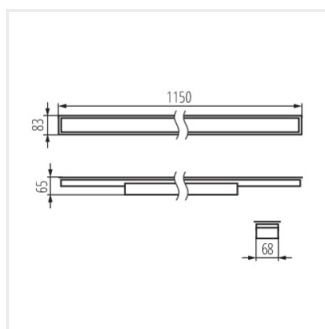

AL-ML-NW-MAT-W-PT

| | [W] | Tc [K] | TYPE | [°] | | [lm] | [mm] |
|-------------------|--------------|--------|------|----------------|---------|----------|-----------|
| AL-ML-NW-MAT-W-PT | 34008 | 25 | 4000 | mat | X85/Y95 | alb | 3250 1150 |
| AL-ML-WW-MAT-W-PT | 34010 | 25 | 3000 | mat | X85/Y95 | alb | 2980 1150 |
| AL-ML-NW-MPR-W-PT | 34012 | 25 | 4000 | microprismatic | X75/Y90 | alb | 3000 1150 |
| AL-ML-WW-MPR-W-PT | 34014 | 25 | 3000 | microprismatic | X75/Y90 | alb | 2750 1150 |
| AL-ML-NW-MAT-B-PT | 34020 | 25 | 4000 | mat | X85/Y95 | negru | 3250 1150 |
| AL-ML-WW-MAT-B-PT | 34022 | 25 | 3000 | mat | X85/Y95 | negru | 2980 1150 |
| AL-ML-NW-MPR-B-PT | 34024 | 25 | 4000 | microprismatic | X75/Y90 | negru | 3000 1150 |
| AL-ML-WW-MPR-B-PT | 34026 | 25 | 3000 | microprismatic | X75/Y90 | negru | 2750 1150 |
| AL-ML-NW-MAT-S-PT | 34032 | 25 | 4000 | mat | X85/Y95 | argintiu | 3250 1150 |
| AL-ML-WW-MAT-S-PT | 34034 | 25 | 3000 | mat | X85/Y95 | argintiu | 2980 1150 |
| AL-ML-NW-MPR-S-PT | 34036 | 25 | 4000 | microprismatic | X75/Y90 | argintiu | 3000 1150 |
| AL-ML-WW-MPR-S-PT | 34038 | 25 | 3000 | microprismatic | X75/Y90 | argintiu | 2750 1150 |

AL-ML-NW-MAT-S-PT

AL-ML-WW-MAT-S-PT

AL-ML-NW-MPR-S-PT

AL-ML-WW-MPR-S-PT

AL-ML-NW-MAT-W-PT

AL-ML-WW-MAT-W-PT

AL-ML-NW-MPR-W-PT

AL-ML-WW-MPR-W-PT