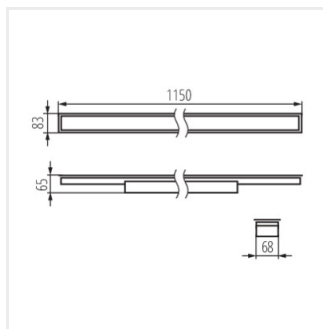

AL-ML-NW-MAT-W-PT

| | [W] | Tc [K] | TYPE | [°] | | [lm] | [mm] |
|-------------------|--------------|--------|------|----------------|---------|----------|-----------|
| AL-ML-NW-MAT-W-PT | 34008 | 25 | 4000 | mat | X85/Y95 | alb | 3250 1150 |
| AL-ML-WW-MAT-W-PT | 34010 | 25 | 3000 | mat | X85/Y95 | alb | 2980 1150 |
| AL-ML-NW-MPR-W-PT | 34012 | 25 | 4000 | microprismatic | X75/Y90 | alb | 3000 1150 |
| AL-ML-WW-MPR-W-PT | 34014 | 25 | 3000 | microprismatic | X75/Y90 | alb | 2750 1150 |
| AL-ML-NW-MAT-B-PT | 34020 | 25 | 4000 | mat | X85/Y95 | negru | 3250 1150 |
| AL-ML-WW-MAT-B-PT | 34022 | 25 | 3000 | mat | X85/Y95 | negru | 2980 1150 |
| AL-ML-NW-MPR-B-PT | 34024 | 25 | 4000 | microprismatic | X75/Y90 | negru | 3000 1150 |
| AL-ML-WW-MPR-B-PT | 34026 | 25 | 3000 | microprismatic | X75/Y90 | negru | 2750 1150 |
| AL-ML-NW-MAT-S-PT | 34032 | 25 | 4000 | mat | X85/Y95 | argintiu | 3250 1150 |
| AL-ML-WW-MAT-S-PT | 34034 | 25 | 3000 | mat | X85/Y95 | argintiu | 2980 1150 |
| AL-ML-NW-MPR-S-PT | 34036 | 25 | 4000 | microprismatic | X75/Y90 | argintiu | 3000 1150 |
| AL-ML-WW-MPR-S-PT | 34038 | 25 | 3000 | microprismatic | X75/Y90 | argintiu | 2750 1150 |

AL-ML-PT

Corp de iluminat liniar LED

AL-ML-NW-MAT-B-PT

AL-ML-WW-MAT-B-PT

AL-ML-NW-MPR-B-PT

AL-ML-WW-MPR-B-PT

AL-ML-NW-MAT-S-PT

AL-ML-WW-MAT-S-PT