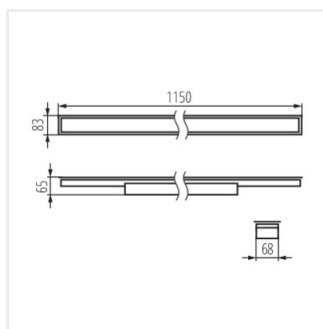

AL-ML-NW-MAT-W-PT

| | [W] | Tc [K] | TYPE | [°] | | [lm] | [mm] |
|-------------------|--------------|--------|------|----------------|---------|----------|-----------|
| AL-ML-NW-MAT-W-PT | 34008 | 25 | 4000 | mat | X85/Y95 | alb | 3250 1150 |
| AL-ML-WW-MAT-W-PT | 34010 | 25 | 3000 | mat | X85/Y95 | alb | 2980 1150 |
| AL-ML-NW-MPR-W-PT | 34012 | 25 | 4000 | microprismatic | X75/Y90 | alb | 3000 1150 |
| AL-ML-WW-MPR-W-PT | 34014 | 25 | 3000 | microprismatic | X75/Y90 | alb | 2750 1150 |
| AL-ML-NW-MAT-B-PT | 34020 | 25 | 4000 | mat | X85/Y95 | negru | 3250 1150 |
| AL-ML-WW-MAT-B-PT | 34022 | 25 | 3000 | mat | X85/Y95 | negru | 2980 1150 |
| AL-ML-NW-MPR-B-PT | 34024 | 25 | 4000 | microprismatic | X75/Y90 | negru | 3000 1150 |
| AL-ML-WW-MPR-B-PT | 34026 | 25 | 3000 | microprismatic | X75/Y90 | negru | 2750 1150 |
| AL-ML-NW-MAT-S-PT | 34032 | 25 | 4000 | mat | X85/Y95 | argintiu | 3250 1150 |
| AL-ML-WW-MAT-S-PT | 34034 | 25 | 3000 | mat | X85/Y95 | argintiu | 2980 1150 |
| AL-ML-NW-MPR-S-PT | 34036 | 25 | 4000 | microprismatic | X75/Y90 | argintiu | 3000 1150 |
| AL-ML-WW-MPR-S-PT | 34038 | 25 | 3000 | microprismatic | X75/Y90 | argintiu | 2750 1150 |

AL-ML-NW-MAT-W-PT

AL-ML-WW-MAT-W-PT

AL-ML-NW-MPR-W-PT

AL-ML-WW-MPR-W-PT

AL-ML-NW-MAT-B-PT

AL-ML-WW-MAT-B-PT

AL-ML-NW-MPR-B-PT

AL-ML-WW-MPR-B-PT

AL-ML-NW-MAT-S-PT

AL-ML-WW-MAT-S-PT

AL-ML-NW-MPR-S-PT

AL-ML-WW-MPR-S-PT

AL-ML-NW-MAT-W-PT

AL-ML-WW-MAT-W-PT

AL-ML-NW-MPR-W-PT

AL-ML-WW-MPR-W-PT