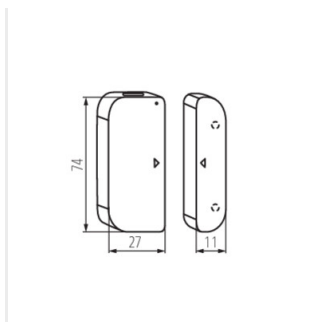

# KANLUX SMART

---

S SENSOR PIR INT 10M

S SENSOR W INT

S SENSOR ON/OFF INT