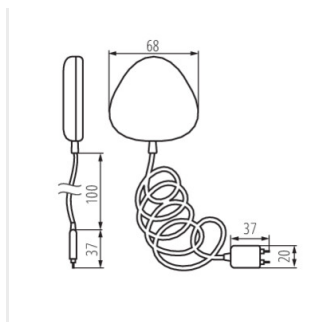

S SENSOR W INT