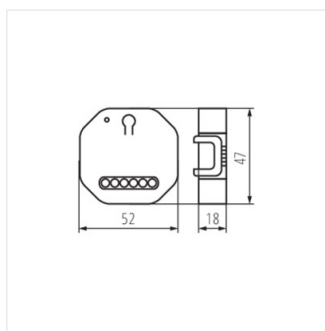

S SWITCH SHUTTER