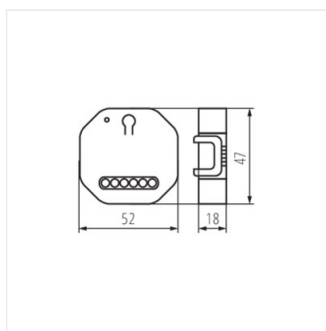

KANLUX SMART

Amazon
Alexa
&
Google
Home

S SWITCH ON/OFF

S SWITCH ON/OFF	34948	alb
S SWITCH SHUTTER	34949	alb
S SWITCH G DOOR	34950	alb

KANLUX SMART

S SWITCH ON/OFF

S SWITCH SHUTTER

S SWITCH G DOOR