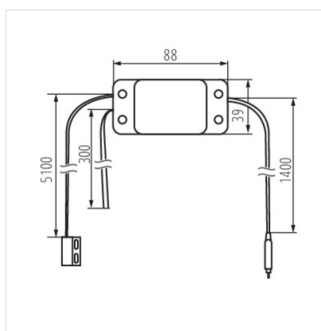

S SWITCH G DOOR