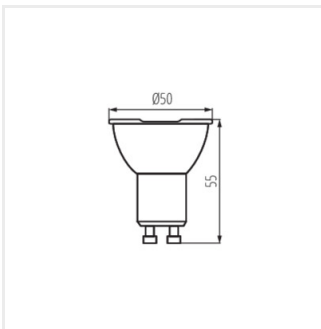

## IQ-LED GU10 4,9W

Sursă de lumină LED

IQ-LED GU10 4,9W-WW

IQ-LED GU10 4,9W-NW

IQ-LED GU10 4,9W-CW

IQ-LED GU10 4,9W