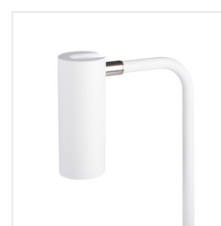

LEADIE LED

Lampă de birou LED

LEADIE LED W

[V] 220-240 AC	[Hz] 50	≥15000	25000	ellipse ≤ 60 MacAdam	Ra 80	SMD
			IP 20	0,1m		
320	95			1,7	lm W max 65	

LEADIE LED W	35290	max 4,6	alb	max 300	3000/4500/6500
LEADIE LED B	35291	max 4,6	negru	max 300	3000/4500/6500

- Materialul carcasei: material din plastic
- Materialul abajurului: material din plastic
- Materialul brațului: Metal

LEADIE LED

Lampă de birou LED

LEADIE LED W

LEADIE LED B

LEADIE LED