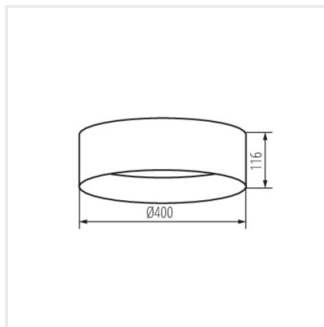

RIFA LED

Plafonieră LED

RIFA LED 17,5W