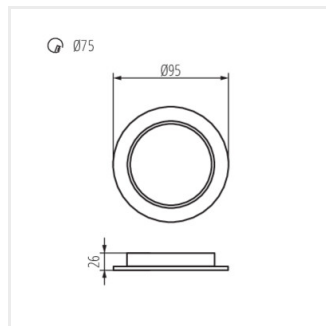

TAVO LED

Corp de iluminat tip downlight

TAVO LED DO 5W-NW