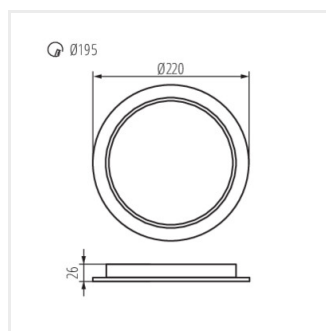

## TAVO LED

Corp de iluminat tip downlight

TAVO LED DO 5W-NW

TAVO LED DO 9W-NW

TAVO LED DO 12W-NW

TAVO LED DO 18W-NW

TAVO LED DO 24W-NW

TAVO LED DL 5W-NW