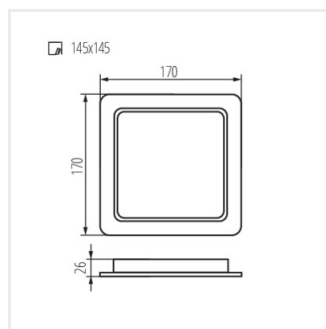

TAVO LED DL 18W-NW