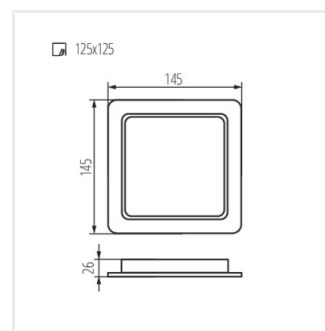

TAVO LED DL 12W-NW