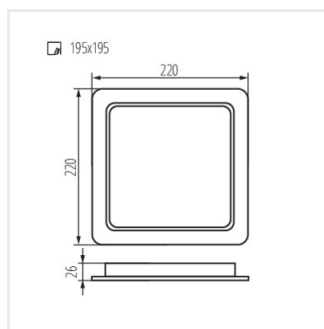

TAVO LED DL 24W-NW