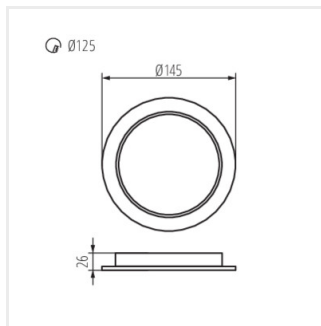

## TAVO LED

Corp de iluminat tip downlight

TAVO LED DO 5W-NW

TAVO LED DO 9W-NW

TAVO LED DO 12W-NW

TAVO LED DO 18W-NW

TAVO LED DO 24W-NW

TAVO LED DL 5W-NW