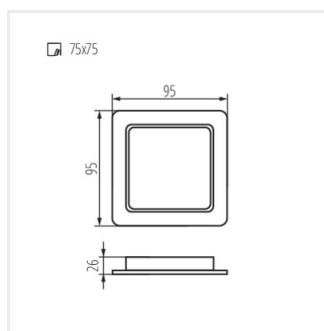

## TAVO LED

Corp de iluminat tip downlight

TAVO LED DO 5W-NW

TAVO LED DO 9W-NW

TAVO LED DO 12W-NW

TAVO LED DO 18W-NW

TAVO LED DO 24W-NW

TAVO LED DL 5W-NW