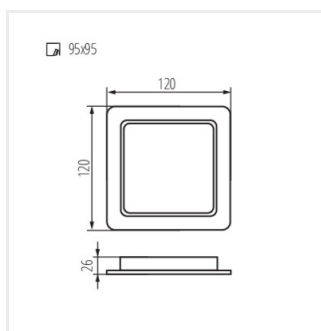

## TAVO LED

Corp de iluminat tip downlight

TAVO LED DO 5W-NW

TAVO LED DO 9W-NW

TAVO LED DO 12W-NW

TAVO LED DO 18W-NW

TAVO LED DO 24W-NW

TAVO LED DL 5W-NW