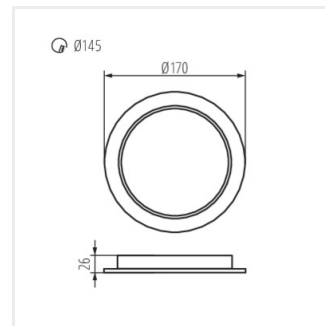

## TAVO LED

Corp de iluminat tip downlight

TAVO LED DO 5W-NW

TAVO LED DO 9W-NW

TAVO LED DO 12W-NW

TAVO LED DO 18W-NW

TAVO LED DO 24W-NW

TAVO LED DL 5W-NW