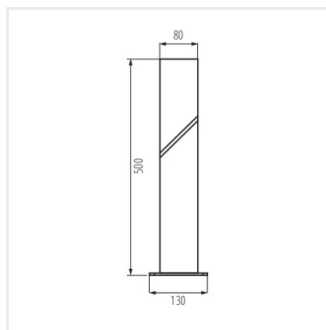

LAVEN

Corp de iluminat de grădină cu sursă de iluminat înlocuibilă

LAVEN 50 GR