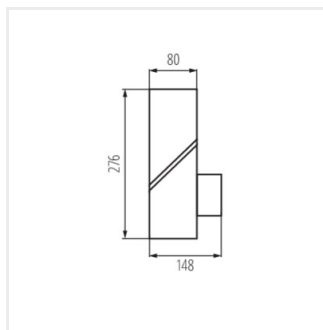

LAVEN EL 28 SE-GR