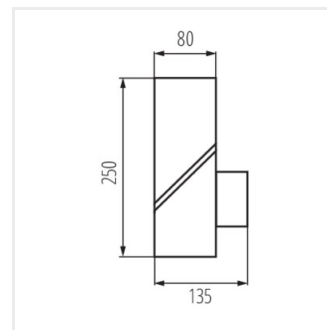

LAVEN EL 25 GR