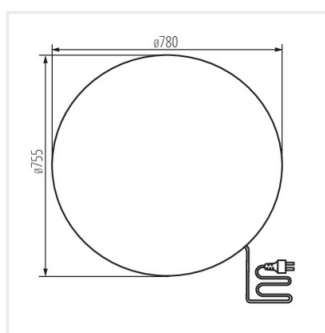

STONO N

Corp de iluminat de grădină cu sursă de iluminat înlocuibilă

STONO 780 N