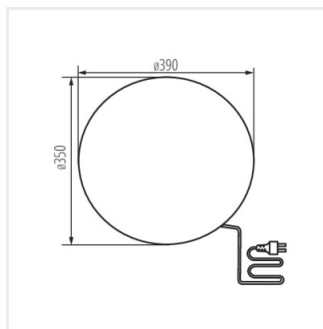

STONO N

Corp de iluminat de grădină cu sursă de iluminat înlocuibilă

STONO 390 N