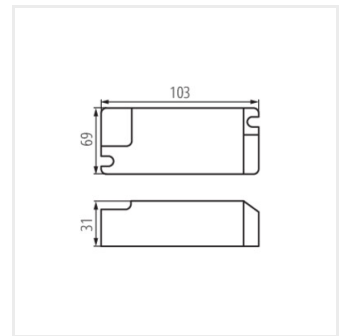

BLINGO DRV42W DALI BK