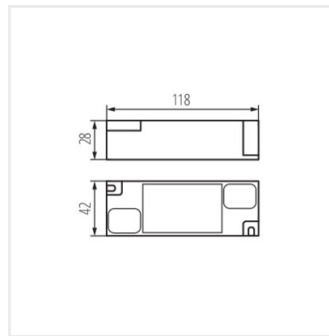

BLINGO DRVM24W ON-OFF

BLINGO DRVM34W ON-OFF

BLINGO DRVM42W ON-OFF

BLINGO DRV42W DALI BK

BLINGO DRV40W1-10V BK

BLINGO DRV 32W ON-OFF

BLINGO DRV 40W ON-OFF

BLINGO DRVM24W ON-OFF