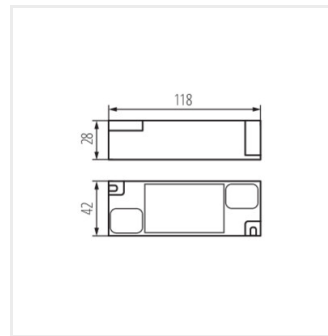

BLINGO DRVM42W ON-OFF