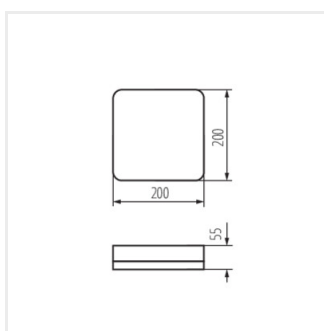

IPER LED 10W-NW-L