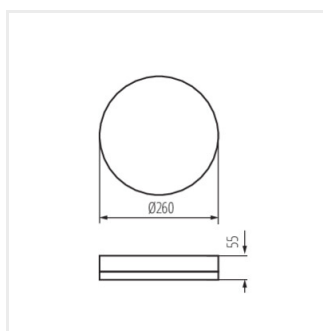

IPER LED 26W-NW-O