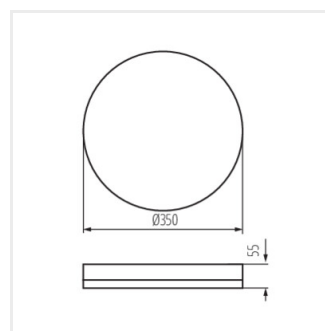

IPER LED 35W-NW-O