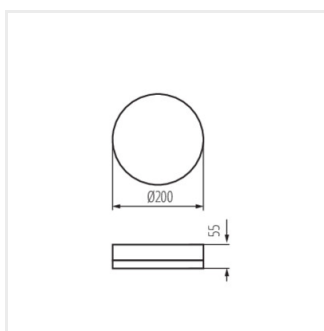

IAPER LED 35W-NW-O-SE

IPER LED

Plafonieră LED

IPER LED 10W-NW-L-SE

IPER LED 19W-NW-L-SE

IPER LED 26W-NW-L-SE

IPER LED 35W-NW-L-SE

IPER LED 10W-NW-O