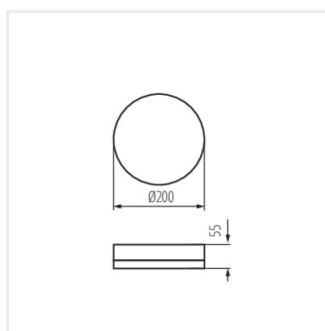

IAPER LED 35W-NW-O-SE

IPER LED

Plafonieră LED

IPER LED 10W-NW-L-SE

IPER LED 19W-NW-L-SE

IPER LED 26W-NW-L-SE

IPER LED 35W-NW-L-SE

IPER LED 10W-NW-O