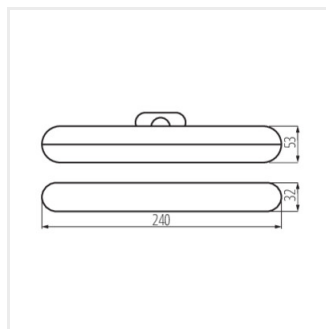

37390 CALIZA LED CCT W

Corp de iluminat LED de perete

CALIZA LED CCT W