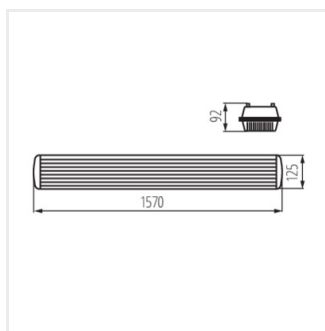

Пылезащитный светильник под светодиодные трубки

MAH PLUS-236/4LED/PC

MAH PLUS-258/4LED/PC

MAH PLUS-136/4LED/PC

MAH PLUS-158/4LED/PC

MAH PLUS-236/4LED/PC

MAH PLUS-258/4LED/PC

MAH PLUS-136/4LED/PC