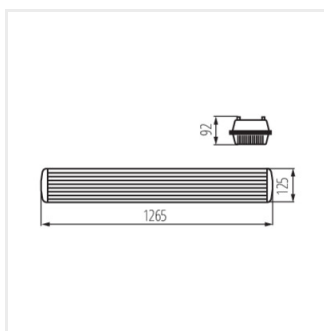

Пылезащитный светильник под светодиодные трубки

MAH PLUS-236/4LED/PC

MAH PLUS-258/4LED/PC

MAH PLUS-136/4LED/PC

MAH PLUS-158/4LED/PC

MAH PLUS-236/4LED/PC

MAH PLUS-258/4LED/PC

MAH PLUS-136/4LED/PC