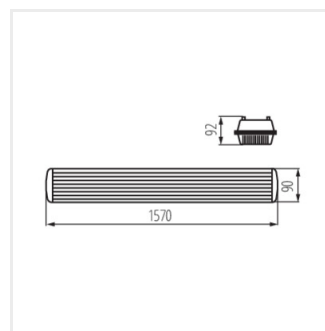

Пылезащитный светильник под светодиодные трубки

MAH PLUS-236/4LED/PC

MAH PLUS-258/4LED/PC

MAH PLUS-136/4LED/PC

MAH PLUS-158/4LED/PC

MAH PLUS-236/4LED/PC

MAH PLUS-258/4LED/PC

MAH PLUS-136/4LED/PC