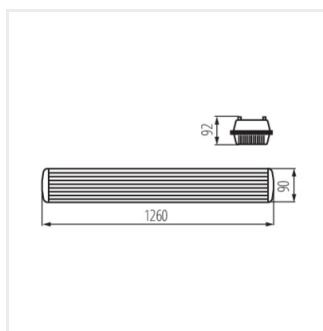

Пылезащитный светильник под светодиодные трубки

MAH PLUS-236/4LED/PC

MAH PLUS-258/4LED/PC

MAH PLUS-136/4LED/PC

MAH PLUS-158/4LED/PC

MAH PLUS-236/4LED/PC

MAH PLUS-258/4LED/PC

MAH PLUS-136/4LED/PC