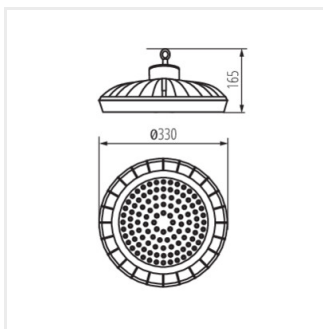

HB PRO LED HI 150W-NW