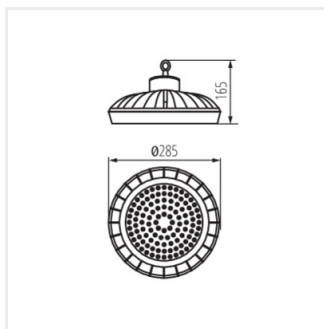

HB PRO LED HI 100W-NW