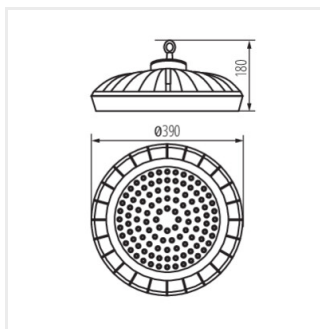

HB PRO LED HI 150W-NW

HB PRO LED HI 200W-NW

HB PRO LED HI 100W-NW

HB PRO LED HI 150W-NW

HB PRO LED HI 200W-NW

Аксессуары

33193

HBPH LENS 120D 100W Линза 120 градусов для HB PRO HI 100W (33193)