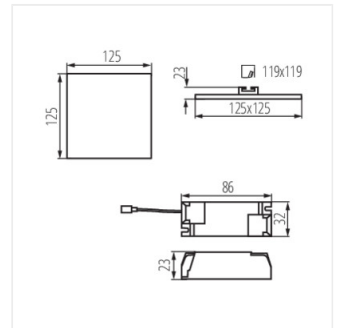

AREL LED DL 20W

AREL LED

Светильник типа downlight (направленного света)

AREL LED DO 25W

AREL LED DL 25W

AREL LED DO 6W

AREL LED DL 6W

AREL LED DO 10W