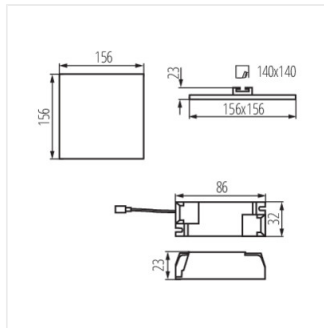

AREL LED DL 14W