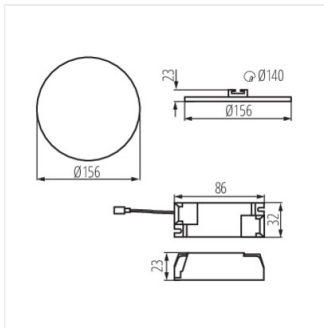

AREL LED DO 14W