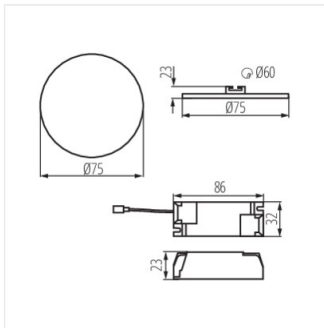

AREL LED DL 20W

AREL LED

Светильник типа downlight (направленного света)

AREL LED DO 25W

AREL LED DL 25W

AREL LED DO 6W

AREL LED DL 6W

AREL LED DO 10W