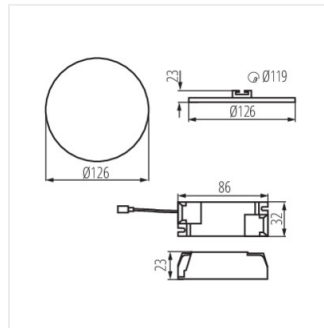

AREL LED DL 20W

AREL LED

Светильник типа downlight (направленного света)

AREL LED DO 25W

AREL LED DL 25W

AREL LED DO 6W

AREL LED DL 6W

AREL LED DO 10W