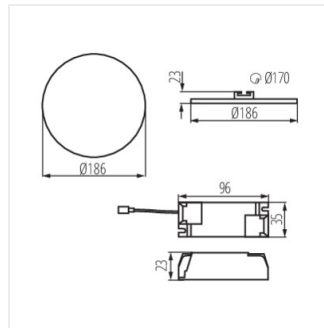

AREL LED DO 20W