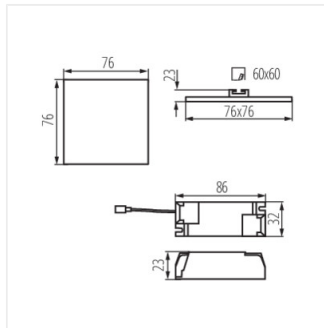

AREL LED DL 20W

AREL LED

Светильник типа downlight (направленного света)

AREL LED DO 25W

AREL LED DL 25W

AREL LED DO 6W

AREL LED DL 6W

AREL LED DO 10W