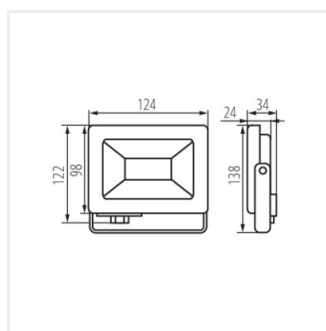

## ANTEM LED

Пржектор с диодами LED

ANTEM LED 50W-NW-SE B

ANTEM LED 10W-NW B

ANTEM LED 20W-NW B

ANTEM LED 30W-NW B

ANTEM LED 50W-NW B

ANTEM LED 100W-NW B