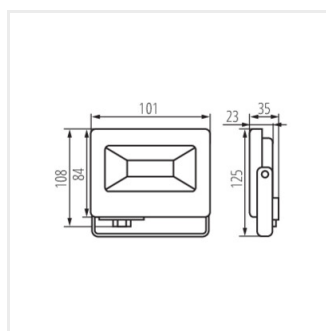

ANTEM LED 10W-NW B