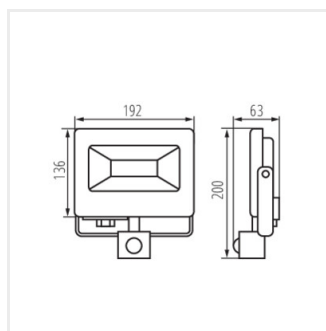

ANTEM LED 50W-NW-SE B