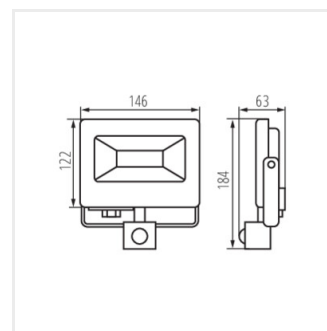

ANTEM LED 30W-NW-SE B