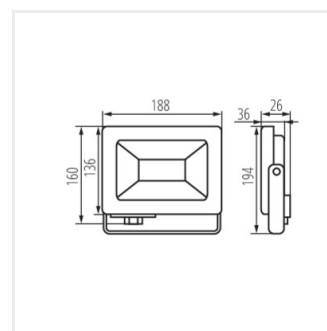

## ANTEM LED

Пржектор с диодами LED

ANTEM LED 50W-NW-SE B

ANTEM LED 10W-NW B

ANTEM LED 20W-NW B

ANTEM LED 30W-NW B

ANTEM LED 50W-NW B

ANTEM LED 100W-NW B