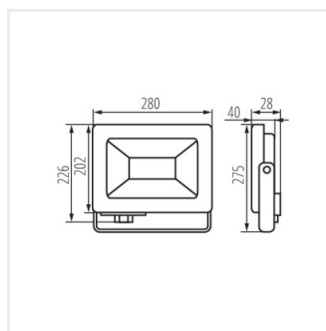

## ANTEM LED

Пржектор с диодами LED

ANTEM LED 50W-NW-SE B

ANTEM LED 10W-NW B

ANTEM LED 20W-NW B

ANTEM LED 30W-NW B

ANTEM LED 50W-NW B

ANTEM LED 100W-NW B