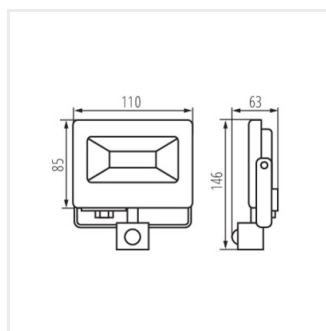

## ANTEM LED

Пржектор с диодами LED

ANTEM LED 50W-NW-SE B

ANTEM LED 10W-NW B

ANTEM LED 20W-NW B

ANTEM LED 30W-NW B

ANTEM LED 50W-NW B

ANTEM LED 100W-NW B