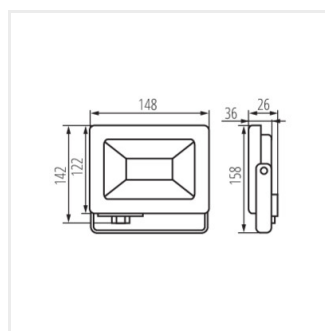

## ANTEM LED

Пржектор с диодами LED

ANTEM LED 50W-NW-SE B

ANTEM LED 10W-NW B

ANTEM LED 20W-NW B

ANTEM LED 30W-NW B

ANTEM LED 50W-NW B

ANTEM LED 100W-NW B