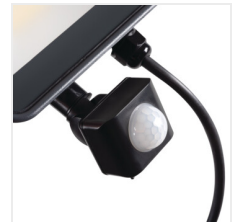

iQ-LED

Kanlux

IQ-LED FL

Пржектор с диодами LED

up to
120 lm
W

DESIGN
unique

LED
technology

[V] 220-240 AC	[Hz] 50	[°] 100	[h] ≥25000	[h] 50000	ellipse ≤ 6x Mackdam	Ra 80
SMD				-30+50		180
	[m] 0,3	[mm²] 1	1m		CE	EAC
TÜV	CCC					