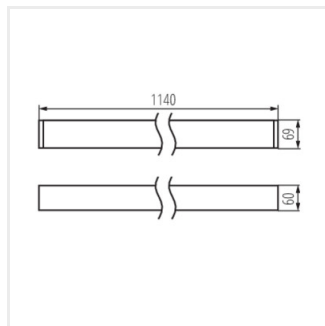

AL-ML-NT

Линейный светодиодный светильник

AL-ML-NT