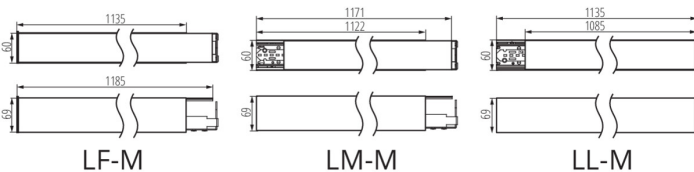

AL-ML-NT

Линейный светодиодный светильник

Аксессуары

32540

ALIN CORD 1F-W

Power supply terminal for ALIN luminaires and tracks, 1-phase, white, 150 cm

32541

ALIN CORD 1F-B

Power supply terminal for ALIN luminaires and tracks, 1-phase, black, 150 cm

32542

ALIN CORD 1F-SR

Power supply terminal for ALIN luminaires and tracks, 1-phase, silver 150 cm

07871

ROPE-NT 150 SINGLE

ROPE-NT 150 SINGLE стальной трос (одинарный) для подвесных светильников, 2 шт. в комплекте

29557

ALIN NT GRIP

Wall bracket for the ALIN luminaire, 2 pcs included

25979

KLOSZ MPR AL 23W/33W

Абажур MPR для светильника ALIN, KLOSZ MPR AL 23W/33W, (25979)