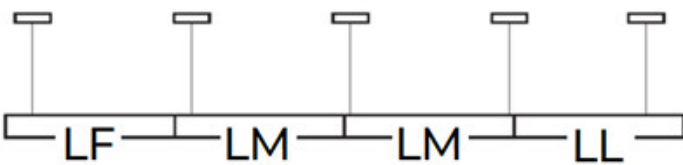

AL-ML-NT

Линейный светодиодный светильник

Аксессуары

32540

ALIN CORD 1F-W

Power supply terminal for ALIN luminaires and tracks, 1-phase, white, 150 cm

32541

ALIN CORD 1F-B

Power supply terminal for ALIN luminaires and tracks, 1-phase, black, 150 cm

32542

ALIN CORD 1F-SR

Power supply terminal for ALIN luminaires and tracks, 1-phase, silver 150 cm

07871

ROPE-NT 150 SINGLE

ROPE-NT 150 SINGLE стальной трос (одинарный) для подвесных светильников, 2 шт. в комплекте

29557

ALIN NT GRIP

Wall bracket for the ALIN luminaire, 2 pcs included

25979

KLOSZ MPR AL 23W/33W

Абажур MPR для светильника ALIN, KLOSZ MPR AL 23W/33W, (25979)