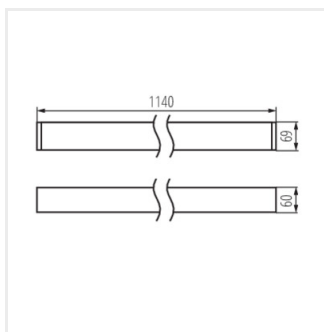

AL-MM-NT

Линейный светодиодный светильник

AL-MM-NT