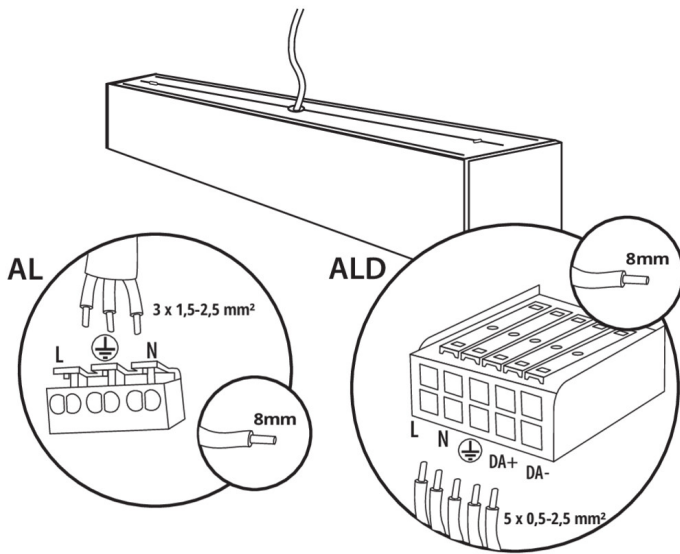

AL-MM-NT

Линейный светодиодный светильник

Аксессуары

32540

ALIN CORD 1F-W

Power supply terminal for ALIN luminaires and tracks, 1-phase, white, 150 cm

32541

ALIN CORD 1F-B

Power supply terminal for ALIN luminaires and tracks, 1-phase, black, 150 cm

32542

ALIN CORD 1F-SR

Power supply terminal for ALIN luminaires and tracks, 1-phase, silver 150 cm