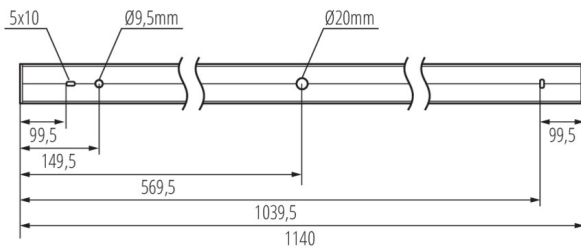

07871

ROPE-NT 150 SINGLE

ROPE-NT 150 SINGLE стальной трос (одинарный) для подвесных светильников, 2 шт. в комплекте