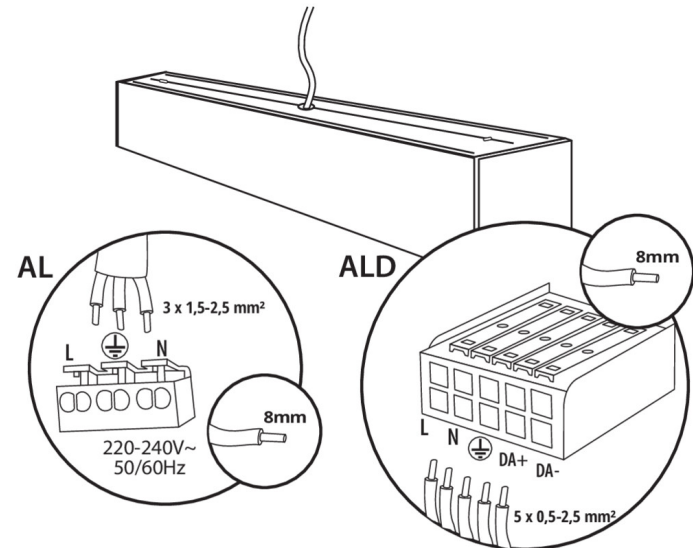

07871

ROPE-NT 150 SINGLE

ROPE-NT 150 SINGLE стальной трос (одинарный) для подвесных светильников, 2 шт. в комплекте

29557

ALIN NT GRIP

Wall bracket for the ALIN luminaire, 2 pcs included

25979

KLOSZ MPR AL 23W/33W

Абажур MPR для светильника ALIN, KLOSZ MPR AL 23W/33W, (25979)