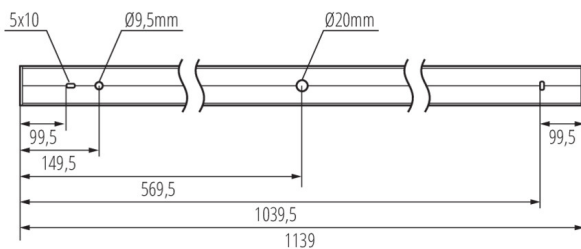

07871

ROPE-NT 150 SINGLE

ROPE-NT 150 SINGLE стальной трос (одинарный) для подвесных светильников, 2 шт. в комплекте

29557

ALIN NT GRIP

Wall bracket for the ALIN luminaire, 2 pcs included

25979

KLOSZ MPR AL 23W/33W

Абажур MPR для светильника ALIN, KLOSZ MPR AL 23W/33W, (25979)