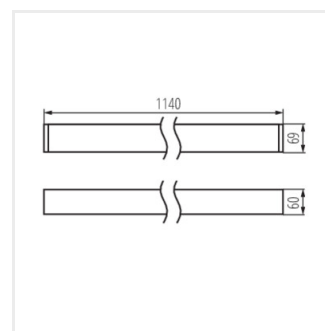

ALD-MM-NW-MAT-S-NT