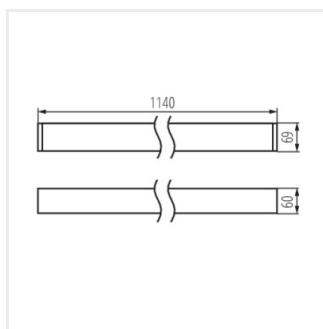

ALD-MM-WW-MPR-S-NT