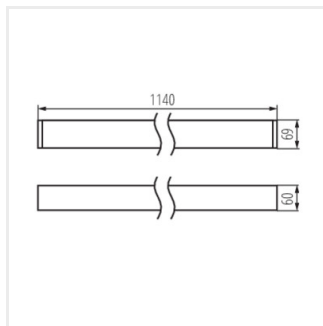

ALD-MM-WW-MPR-W-NT